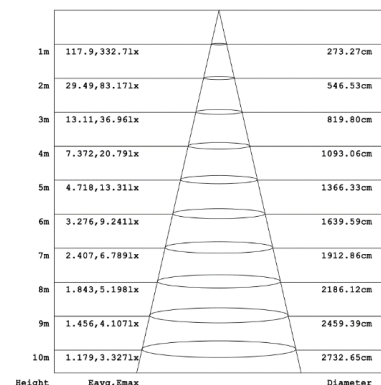

CONSTRUCTION

- Full PVC construction

WARRANTY

LUMINAIRE LIFETIME

LUMENS PER W

IK RATING

IP RATING

OPERATING VOLTAGE

BEAM ANGLE

DIMMING

CCT

SAFETY CLASS

Product Code:	RAA8306550	RAA8406550
Comparable to:	NA	NA
Total Power (W):	8.3	8.1
Power Factor:	0.5	0.5
Total Light Output (lm):	840	850
Total Emergency Light Output (lm):	NA	NA
Efficacy (lm/cctW):	101	105
Lux at 1m (lux):	320	330
Emergency Lux at 1m (lux):	NA	NA
CCT (K):	3000	4000
CRI:	80	80
IP:	65	65
Operation Temperature (°C):	-20 ≤ Ta ≤ +40	-20 ≤ Ta ≤ +40
Inrush Current:	1.32A/0.1us/m	1.32A/0.1us/m
RG Value:	0	0
SDCM:	<6	<6
Pst LM:	0.06	0.06
SVM:	4.5	4.5
Energy Class:	E	E
Rated Life to L70B50 (Hrs):	30000	30000
Dimensions ØxH (mm):	50000x17x7	50000x17x7
Weight (kg):	6.9	6.9

Product is certified to all the relevant standards.

Please contact our technical department for market specific compliances.

Diagram for RAA8406550 in 4000K. Other diagrams available on request