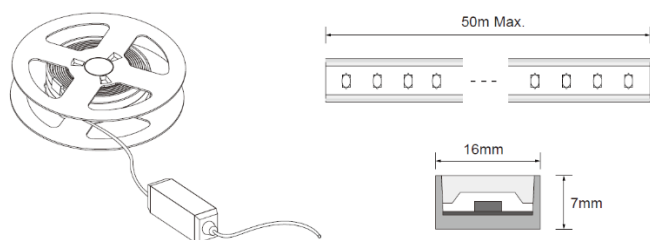

CONSTRUCTION

- Full PVC construction

WARRANTY

LUMINAIRE LIFETIME

LUMENS PER W

IK RATING

IP RATING

OPERATING VOLTAGE

BEAM ANGLE

DIMMING

CCT

SAFETY CLASS

Product Code:	RAA8306550	RAA8406550
Comparable to:	NA	NA
Total Power (W):	8.3	8.1
Power Factor:	0.5	0.5
Total Light Output (lm):	840	850
Total Emergency Light Output (lm):	NA	NA
Efficacy (lm/cctW):	101	105
Lux at 1m (lux):	320	330
Emergency Lux at 1m (lux):	NA	NA
CCT (K):	3000	4000
CRI:	80	80
IP:	65	65
Operation Temperature (°C):	-20 ≤ Ta ≤ +40	-20 ≤ Ta ≤ +40
Inrush Current:	1.32A/0.1us/m	1.32A/0.1us/m
RG Value:	0	0
SDCM:	<6	<6
Pst LM:	0.06	0.06
SVM:	4.5	4.5
Energy Class:	E	E
Rated Life to L70B50 (Hrs):	30000	30000
Dimensions ØxH (mm):	50000x17x7	50000x17x7
Weight (kg):	6.9	6.9

Product is certified to all the relevant standards.

Please contact our technical department for market specific compliances.

Diagram for RAA8406550 in 4000K. Other diagrams available on request